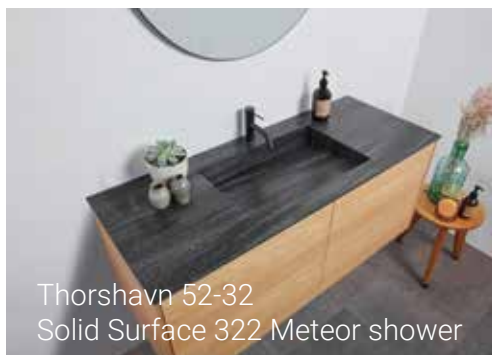

Nice 48-28
Glass sort blank

Firenze 110-32
Solid Surface 110 Artic white

Colombo 48-30
Støpemarmor 01 Hvit matt

Thorshavn 52-32
Solid Surface 322 Meteor shower

Colombo 48-30
Glass 41 Aqua Blå matt

Nice 48-28
Glass sort matt